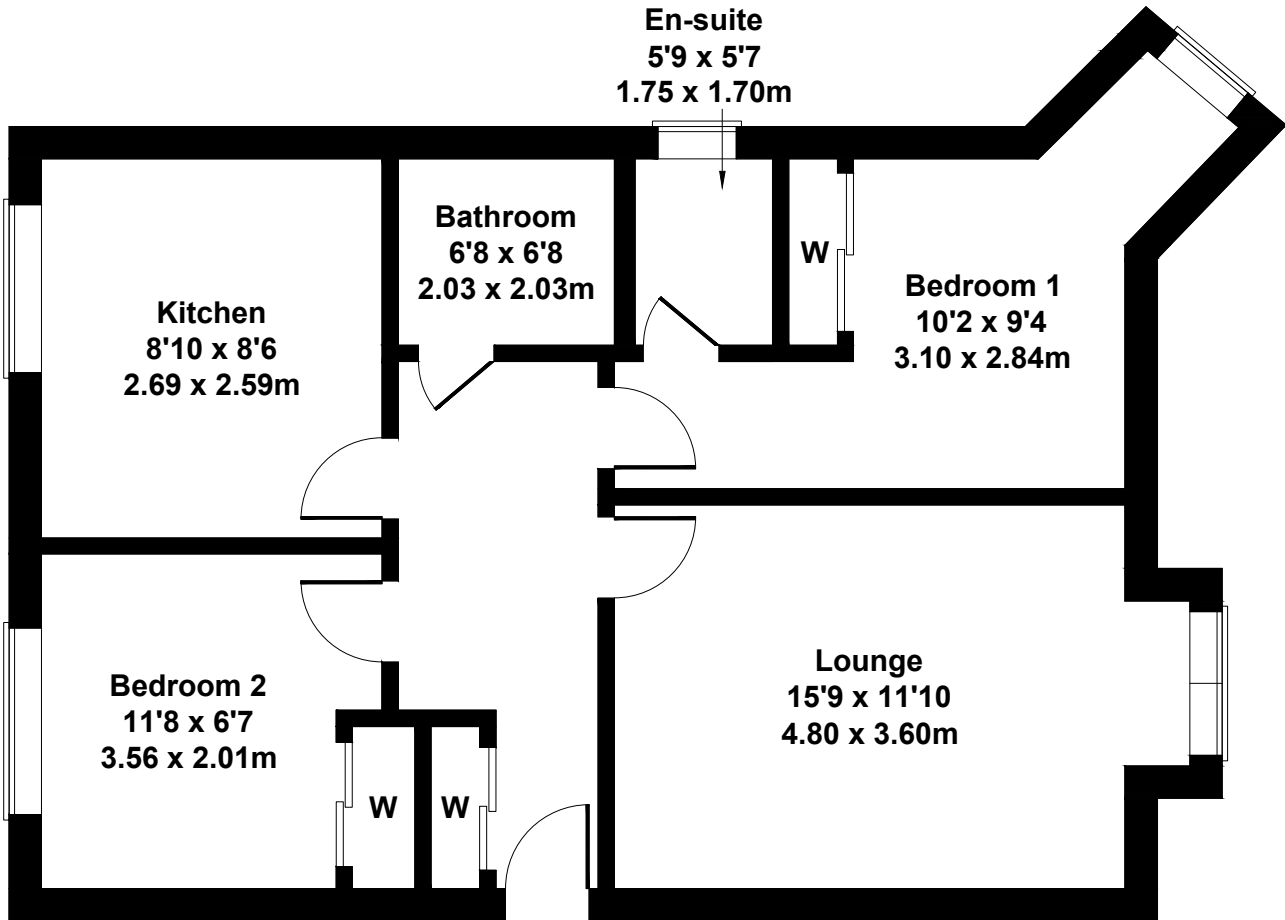

Approximate Gross Internal Area  
732 sq ft - 68 sq m

**SKETCH PLAN FOR ILLUSTRATIVE PURPOSES ONLY**

All measurements walls, doors, windows, fittings and appliances, their sizes and locations, are approximate only. They cannot be regarded as being a representation by the seller, nor their agent.